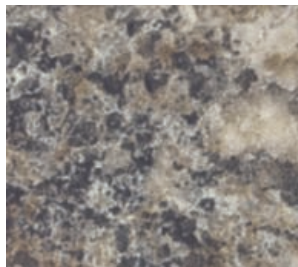

3522-46
PERLATO GRANITE
GRANITE PERLATO